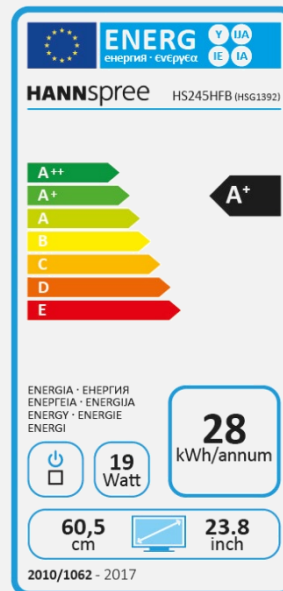

Display Size	60,45cm / 23.8" Diagonal
Panel Type	LED Backlight
Aspect Ratio	16:9
Resolution (H x V)	1920 x 1080 Full HD
Brightness	250cd/m²
Contrast (Typ.)	1.000:1 (Typical)
Contrast (Active)	8.000.000:1 (Active)
Viewing Angle L/R; U/D	178° H – 178° V (CR >10)
Response Time	5 msec
Pixel Pitch	0,2745 (H) x 0,2745 (V) mm
Panel Surface	Anti-Glare, Hard Coating 3H
Display Colors	16.7M Colors
Horizontal Frequency	30 ~ 83 kHz
Vertical Frequency	50 ~ 75 Hz
Max Display Frequency	1920 x 1080 @ 60Hz
Input 1	D-Sub (VGA)
Input 2	HDMI 1.4
Input 3	-
Buil-in Speakers	Yes, 2W x 2; Earphone Jack
Power Consumption	On: 17,2W; Stand-by: 0,19W; Off: ≤0,3W
AC Power Range	External PSU DC: 12V – 2,5A Input: AC 100 ~ 240 Volt; 50 ~ 60 Hz
Product Dimensions	539 x 135 x 401,6 mm (W x D x H)
Packing Dimensions	630 x 103 x 440 mm (W x D x H)
Net / Gross Weight	2,95 Kg / 4,69 Kg
Bezel & Color Plan	Arm / Base / Decorative Strip: Titanium Gray Rear Cover: Black texture

VESA Mounting	N/A
Monitor Stand	Normal Stand
Tilt / Kensington Lock	-5° ~ 15° / Yes
Pivot / Swivel	- / -
Controls	Menu, (+), (-), AUTO, Power
Color	Warm, Natural, Cool, User Mode
Preset Mode	PC, Movie, Game, ECO Modes
On Screen Display	16 OSD Languages
Accessory	Power Adaptor with cable (1,5m); HDMI Cable (1,5m); Warranty Card; Quick Start Guide
Other Features	Low Blue Light Mode Flicker Free

Supplier's Name	HANNSpree
Model Name	HS245HFB
Energy Efficiency Class	A+
Screen Size (Centimetres)	60,5
Screen Size (Inches)	23,80
On mode power Consumption (W)	19
Annual Energy Consumption* (kWh)	28
Standby-mode Power Consumption (W)	0,19
Off-mode Power Consumption (W)	-
Screen Resolution	1920 x 1080

PART. NO.:
HS 245 HFB

4 711404 022845 >

* Energy consumption XYZ kWh per year, based on the power consumption of the television operating 4 hours per day for 365 days. The actual energy consumption will depend on how the television is used.