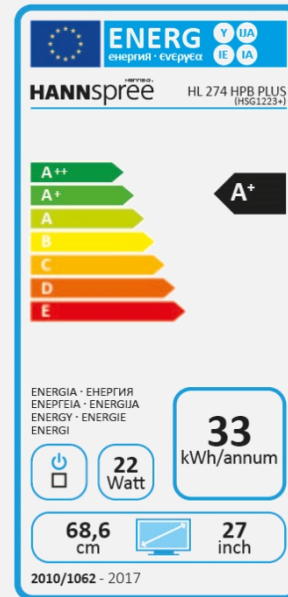

## HL 274 HPB (ROX)

27" / 68,58cm Diagonal  
LED Backlight – Format 16:9

- 27" 16:9 LED Backlight Monitor
- 1920 x 1080 Full HD 1080p
- 2 msec Fast Response Time
- Triple Input: HDMI+DVI+VGA
- Built-In Stereo Speakers
- Tilt and Wall-Mountable (VESA)
- Low Power Consumption
- Multi-Video Modes
- ECO Friendly
- Flicker Free
- HDMI Cable Included

### ERGONOMIC FEATURES

Eco  
Friendly

Low  
Power  
Cons.

Tilt

Video  
Modes

Display Size	68,58 cm / 27" Diagonal
Panel Type	TFT – LED Backlight
Aspect Ratio	16:9
Resolution (H x V)	1920 x 1080 Full HD
Brightness	300cd/m <sup>2</sup>
Contrast (Typ.)	1.000:1 (Typical)
Contrast (Active)	10.000.000:1 (Active)
Viewing Angle L/R; U/D	170° H / 160° V (CR >10) – 176° / 170° (CR > 5)
Response Time	2 msec (w/OD)
Pixel Pitch	0,311 (H) x 0,311 (V) mm
Panel Surface	Anti-Glare
Display Colors	16.7M Colors
Horizontal Frequency	31 ~ 83 kHz
Vertical Frequency	56 ~ 75 Hz
Max Display Frequency	1920 x 1080 @ 60Hz
Input 1	D-Sub (VGA)
Input 2	DVI-D
Input 3	HDMI (Ver. 1.4)
Speakers	Yes, 2W x 2; Earphone Audio Out
Power Consumption	On: 17,4W; Stand-by: 0,3W; Off: 0,26W (TEC Total Energy Consumption. Related to EPA 7.1)
AC Power Range	AC 100 ~ 240 Volt; 50 ~ 65 Hz
Product Dimensions	639.9 x 208 x 455.5mm (W x D x H)
Packing Dimensions	712 x 120 x 453 mm (W x D x H)
Net / Gross Weight	5.2 Kgs / 6.5 Kgs (±0.3KG)
Bezel & Color Plan	Black, front bezel - Texture ,Rear cover-Texture , Arm & base : Black Texture

VESA Mounting	100 x 100 mm
Monitor Stand	Regular Stand
Tilt / Kensington Lock	-5°~20° / Yes
Pivot / Swivel	No / No
Controls	Power, Input / Enter, Bri (+), Vol (-), Menu
Color	Warm, Nature, Cool, User Mode
Preset Mode	PC, Movie, Game, Eco Modes
On Screen Display	12 OSD Languages
Flicker Free	Yes
Accessory	Power Cable (1,5m); HDMI Cable (1,5m); Warranty Card; Quick Start Guide